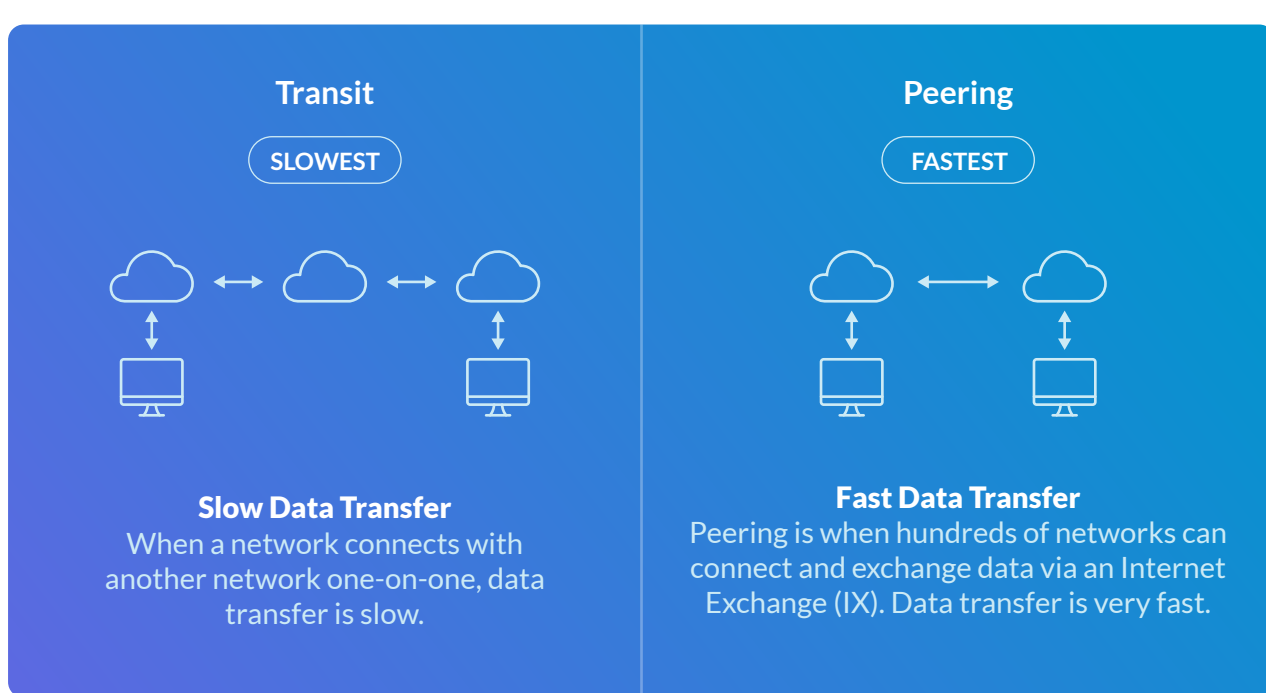

WHY GLOBAL COMPANIES ARE HOSTING IN AMSTERDAM

Amsterdam is now recognized as one of the best locations in the world to host data.

SUPERIOR NETWORK CONNECTIVITY

Amsterdam delivers the fastest network speeds through the Amsterdam Internet Exchange (AMS-IX). Sometimes called "the center of the internet", this peering exchange connects your server directly to 80% of the internet.

On the Internet, traffic is delivered by:

Why is Peering through Amsterdam advantageous for businesses?

- Fastest possible type of network connection
- Low-latency connectivity to Europe, US, and the rest of the world
- Great for industries heavily reliant on speed and stability