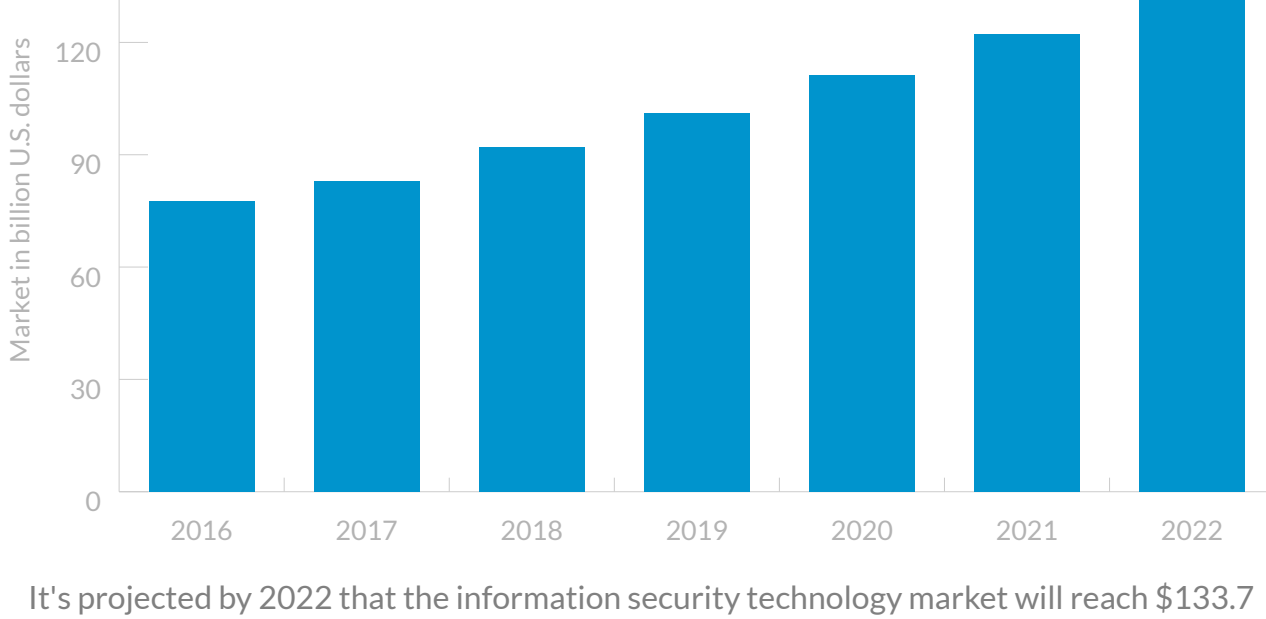

AMS-IX has a big global footprint and it's super fast.

One of the largest peering points in the world

Total traffic volume of 13 Exabytes (EB) for the year

Biggest Internet Exchange (IX) in continental Europe

AMS-IX at a glance

SUPERIOR PRIVACY AND GOVERNMENT CONTROLS

Amsterdam features strict privacy controls and minimal government interference.

It's projected by 2022 that the information security technology market will reach \$133.7 U.S. billion. Amsterdam provides the ideal location for storing data securely.