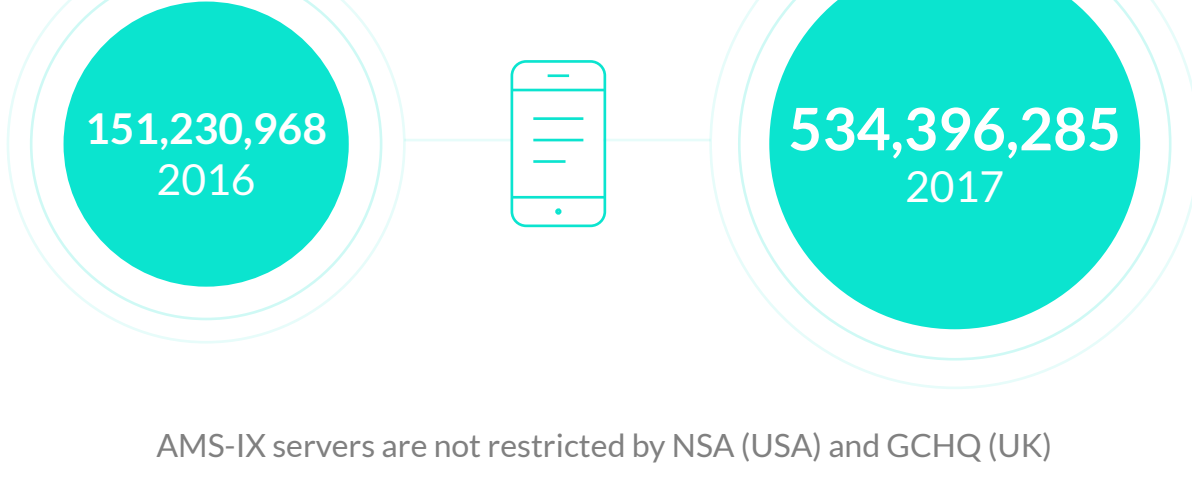

NSA Triples Collection of U.S. Phone Records

Estimated number of records collected from phone companies by the NSA

AMS-IX servers are not restricted by NSA (USA) and GCHQ (UK)

AMSTERDAM IS THE COST-EFFECTIVE CHOICE

Power is cheaper in Amsterdam compared to other cities in Europe.

- Amsterdam's climate is mild
- Reduced expenses for cooling infrastructure and computation
- Less power needed for cooling infrastructure
- Power savings enable low-cost internet services

AMSTERDAM STAYS ON THE CUTTING-EDGE OF INNOVATION

AMS-IX first Internet Exchange in the industry to introduce:

- IPv6
- Closed User Groups
- 100GE port connections at an IX
- First mobile peering point worldwide
- Global GPRS Roaming Exchange
- Mobile Data Exchange
- First interconnection of IPX networks
- Photonic switching in a network platform

And continues to innovate...

- Implementation of Extreme/ Brocade SLX
- Automation platform
- More data centers in the Netherlands and Europe

SERVERMANIA IN AMSTERDAM

Our Amsterdam data center is an 8,000 square foot Tier-3 facility in the hub of Europe.

Key Features

- Tier 3 Facility
- Centrally located near the Amsterdam IX
- Network connectivity with world class providers
- CO² neutral and has a low PUE value
- ISO/IEC 27001 certified facility
- 24x7 On-Site Engineers

TO BOOK A FREE CONSULTATION TODAY

visit www.servermania.com or contact sales@servermania.com and find out why Amsterdam is the best location for your next project.